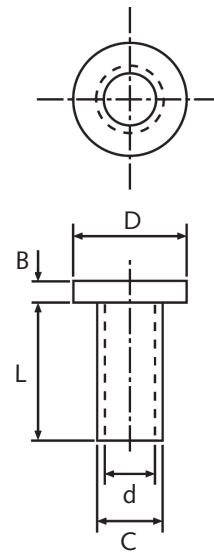

HEADED INSULATING BUSHES

Mulder-Hardenberg B.V., The Netherlands
Tel.: +31 (0)23 - 531 91 84
info_nl@m-h.biz

Mulder-Hardenberg N.V., Belgium
Tel.: +32 (0)3 - 660 13 20
info_be@m-h.biz

Mulder-Hardenberg GmbH, Germany
Tel.: +49 (0)6192 - 97 91 85
info_de@m-h.biz

www.mulder-hardenberg.com